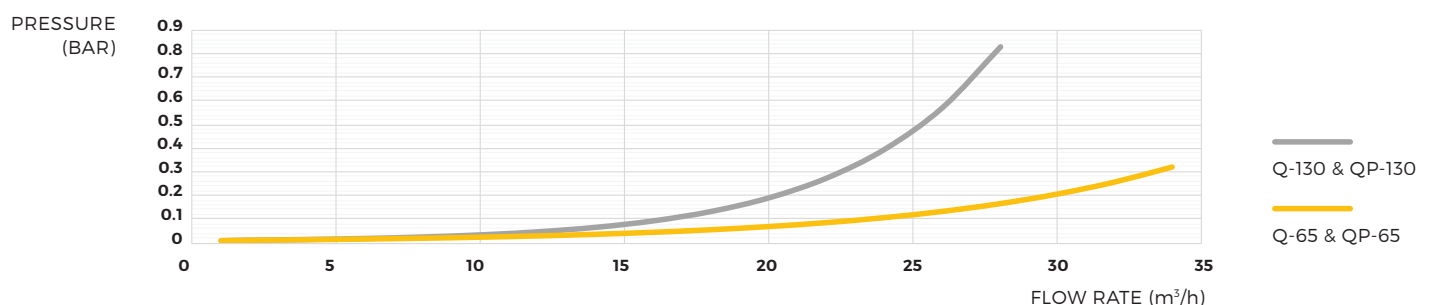

TECHNICAL DRAWINGS

PRESSURE DROP

PRESSURE DROP PRIMARY CIRCUIT

SPECIFICATIONS

POWER SUPPLY	100V ~ 240V
MIN. FLOW RATE	4m ³ /h
MAX. FLOW RATE	Single Tube: 14,000 litres per hour; 14 m ³ /h Double Tube: 28,000 litres per hour; 28 m ³ /h
MAX. POOL SIZE	Single Tube: 65,000 litres; 65m ³ Double Tube: 130,000 litres; 130m ³
MAX. POWER CONSUMPTION	Single Tube: 64W Double Tube: 128W
LAMP	Low pressure / high output
LAMP LIFE	14,000 hours
DOSING RATE	Exceeds the equivalent of 30mj/cm ² at max. flow rate
INGRESS PROTECTION RATING	IP64
FREQUENCY	50/60 Hz
WORKING PRESSURE	3 Bar maximum
WATER CONNECTIONS	2" / 63mm stepped ABS unions + reducers 1½" / 50mm
SALT WATER	100% sea water safe
MOUNTING	Floor or wall mounting
OXIDISATION PROCESSES	Quantum photocatalytic oxidiser (PCO) & hydroxyl radicals (HO)

MODELS

100-240V 1-PHASE	MAX. POOL VOLUME	PRODUCT CODES			FEATURES	NET WEIGHT	GROSS WEIGHT	VOLUME
		UK Plug Type G	Euro Plug Type F	USA Plug Type B				
Lamp Output	m ³					kg	kg	m ³
55 WATTS	65	Q-65-UK	Q-65-EU	Q-65-USA	Analogue lamp life indicator & reset switch	7.1	9.7	0.11
110 WATTS	130	Q-130-UK	Q-130-EU	Q-130-USA	Analogue lamp life indicator & reset switch	11.6	15.1	0.15
55 WATTS	65	QP-65-UK	QP-65-EU	QP-65-USA	Digital lamp life countdown with intelligent dosing pump	7.4	10.1	0.11
110 WATTS	130	QP-130-UK	QP-130-EU	QP-130-USA	Digital lamp life countdown with intelligent dosing pump	11.9	15.5	0.15