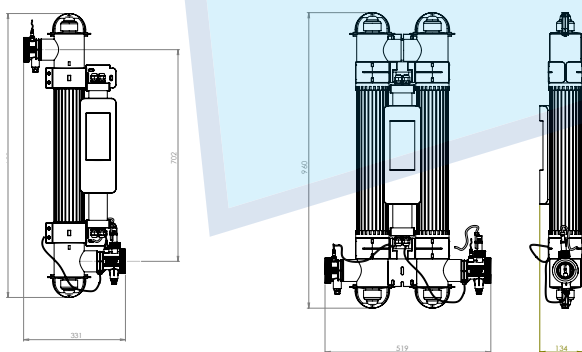

TECHNICAL DRAWINGS

PRESSURE DROP

PRESSURE DROP PRIMARY CIRCUIT

SPECIFICATIONS

POWER SUPPLY	100V ~ 240V
MIN. FLOW RATE	4m ³ /h
MAX. FLOW RATE	Single Tube: 14,000 litres per hour; 14 m ³ /h Double Tube: 28,000 litres per hour; 28 m ³ /h
MAX. POOL SIZE	Single Tube: 65,000 litres; 65m ³ Double Tube: 130,000 litres; 130m ³
MAX. POWER CONSUMPTION	Single Tube: 64W Double Tube: 128W
LAMP	Low pressure / high output
LAMP LIFE	14,000 hours
DOSING RATE	Exceeds the equivalent of 30mj/cm ² at max. flow rate
INGRESS PROTECTION RATING	IP64
FREQUENCY	50/60 Hz
WORKING PRESSURE	3 Bar maximum
WATER CONNECTIONS	2" / 63mm stepped ABS unions + reducers 1½" / 50mm
SALT WATER	100% sea water safe
MOUNTING	Floor or wall mounting
OXIDISATION PROCESSES	Quantum photocatalytic oxidiser (PCO) & hydroxyl radicals (HO)

MODELS

100-240V 1-PHASE	MAX. POOL VOLUME	PRODUCT CODES			FEATURES	NET WEIGHT	GROSS WEIGHT	VOLUME
		UK Plug Type G	Euro Plug Type F	USA Plug Type B				
Lamp Output	m ³					kg	kg	m ³
55 WATTS	65	Q-65-UK	Q-65-EU	Q-65-USA	Analogue lamp life indicator & reset switch	7.1	9.7	0.11
110 WATTS	130	Q-130-UK	Q-130-EU	Q-130-USA	Analogue lamp life indicator & reset switch	11.6	15.1	0.15
55 WATTS	65	QP-65-UK	QP-65-EU	QP-65-USA	Digital lamp life countdown with intelligent dosing pump	7.4	10.1	0.11
110 WATTS	130	QP-130-UK	QP-130-EU	QP-130-USA	Digital lamp life countdown with intelligent dosing pump	11.9	15.5	0.15