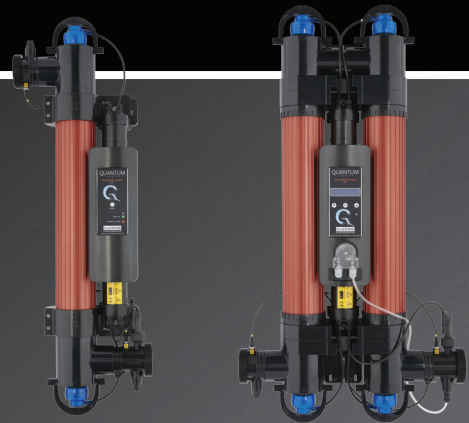

QUANTUM

Quantum uses new ceramic Nano Crystal technology, a prime focus of the science world today; possessing the power to sterilise sewage into drinking water without the use of chemicals.

FEATURES

- Photocatalytic TiO₂/Mo oxidiser and clarifier
- Combined photocatalytic, hydroxyl radical and UV technology
- Eliminates contaminants, leaving water looking fresh and clean
- Reduces the need for chemicals in the pool
- Keeps your family safe from dangerous microorganisms such as cryptosporidium, adenoviruses and naegleria fowleri
- Optional smart peristaltic dosing system for chlorine and hydrogen peroxide
- Powerful sterilisation and eliminates the smell of chlorine
- Average lamp life expectancy: 2 years
- Equipped with intelligent lamp life indicator
- Salt and sea water compatible

TECHNICAL DRAWINGS

PRESSURE DROP

PRESSURE DROP PRIMARY CIRCUIT

SPECIFICATIONS

POWER SUPPLY	100V ~ 240V
MIN. FLOW RATE	4m ³ /h
MAX. FLOW RATE	Single Tube: 14,000 litres per hour; 14 m ³ /h Double Tube: 28,000 litres per hour; 28 m ³ /h
MAX. POOL SIZE	Single Tube: 65,000 litres; 65m ³ Double Tube: 130,000 litres; 130m ³
MAX. POWER CONSUMPTION	Single Tube: 64W Double Tube: 128W
LAMP	Low pressure / high output
LAMP LIFE	14,000 hours
DOSING RATE	Exceeds the equivalent of 30mj/cm ² at max. flow rate
INGRESS PROTECTION RATING	IP64
FREQUENCY	50/60 Hz
WORKING PRESSURE	3 Bar maximum
WATER CONNECTIONS	2" / 63mm stepped ABS unions + reducers 1½" / 50mm
SALT WATER	100% sea water safe
MOUNTING	Floor or wall mounting
OXIDISATION PROCESSES	Quantum photocatalytic oxidiser (PCO) & hydroxyl radicals (HO)