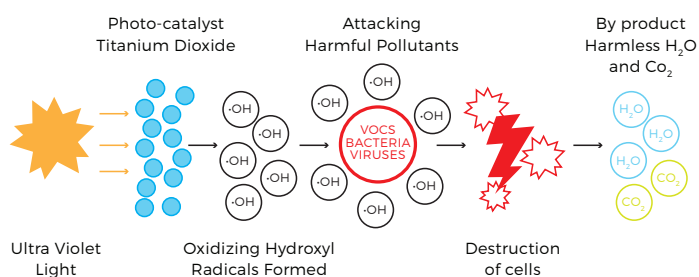

QUANTUM

Quantum uses new ceramic Nano Crystal technology, a prime focus of the science world today; possessing the power to sterilise sewage into drinking water without the use of chemicals.

FEATURES

- Photocatalytic TiO₂/Mo oxidiser and clarifier
- Combined photocatalytic, hydroxyl radical and UV technology
- Eliminates contaminants, leaving water looking fresh and clean
- Reduces the need for chemicals in the pool
- Keeps your family safe from dangerous microorganisms such as cryptosporidium, adenoviruses and naegleria fowleri
- Optional smart peristaltic dosing system for chlorine and hydrogen peroxide
- Powerful sterilisation and eliminates the smell of chlorine
- Average lamp life expectancy: 2 years
- Equipped with intelligent lamp life indicator
- Salt and sea water compatible

TECHNICAL DRAWINGS

PRESSURE DROP

PRESSURE DROP PRIMARY CIRCUIT

SPECIFICATIONS

POWER SUPPLY	100V ~ 240V
MIN. FLOW RATE	4m ³ /h
MAX. FLOW RATE	Single Tube: 14,000 litres per hour; 14 m ³ /h Double Tube: 28,000 litres per hour; 28 m ³ /h
MAX. POOL SIZE	Single Tube: 65,000 litres; 65m ³ Double Tube: 130,000 litres; 130m ³
MAX. POWER CONSUMPTION	Single Tube: 64W Double Tube: 128W
LAMP	Low pressure / high output
LAMP LIFE	14,000 hours
DOSING RATE	Exceeds the equivalent of 30mj/cm ² at max. flow rate
INGRESS PROTECTION RATING	IP64
FREQUENCY	50/60 Hz
WORKING PRESSURE	3 Bar maximum
WATER CONNECTIONS	2" / 63mm stepped ABS unions + reducers 1½" / 50mm
SALT WATER	100% sea water safe
MOUNTING	Floor or wall mounting
OXIDISATION PROCESSES	Quantum photocatalytic oxidiser (PCO) & hydroxyl radicals (HO)

PHOTOCATALYTIC OXIDATION

OXIDISATION STRENGTH (EV)