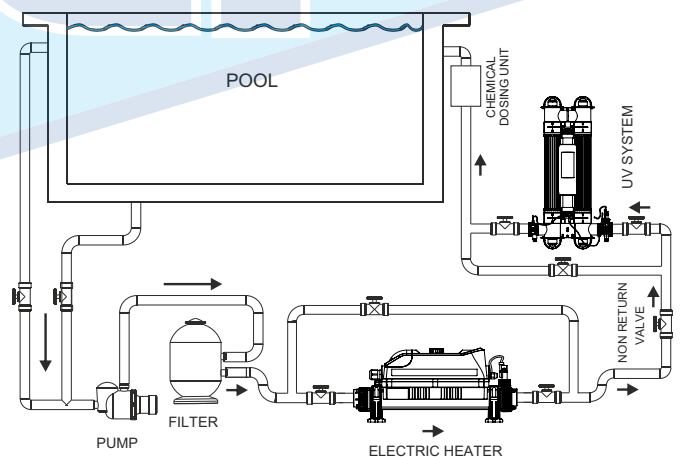

TECHNICAL DRAWINGS

PRESSURE DROP

PRESSURE DROP PRIMARY CIRCUIT

SPECIFICATIONS

POWER SUPPLY	100V ~ 240V
MIN. FLOW RATE	4m ³ /h
MAX. FLOW RATE	Single Tube: 14,000 litres per hour; 14 m ³ /h Double Tube: 28,000 litres per hour; 28 m ³ /h
MAX. POOL SIZE	Single Tube: 65,000 litres; 65m ³ Double Tube: 130,000 litres; 130m ³
MAX. POWER CONSUMPTION	Single Tube: 64W Double Tube: 128W
LAMP	Low pressure / high output
LAMP LIFE	14,000 hours
DOSING RATE	Exceeds the equivalent of 30mj/cm ² at max. flow rate
INGRESS PROTECTION RATING	IP64
FREQUENCY	50/60 Hz
WORKING PRESSURE	3 Bar maximum
WATER CONNECTIONS	2" / 63mm stepped ABS unions + reducers 1½" / 50mm
SALT WATER	100% sea water safe
MOUNTING	Floor or wall mounting
OXIDISATION PROCESSES	Quantum photocatalytic oxidiser (PCO) & hydroxyl radicals (HO)

MODELS

100-240V 1-PHASE	MAX. POOL VOLUME	PRODUCT CODES			FEATURES	NET WEIGHT	GROSS WEIGHT	VOLUME
		UK Plug Type G	Euro Plug Type F	USA Plug Type B				
Lamp Output	m ³					kg	kg	m ³
55 WATTS	65	Q-65-UK	Q-65-EU	Q-65-USA	Analogue lamp life indicator & reset switch	7.1	9.7	0.11
110 WATTS	130	Q-130-UK	Q-130-EU	Q-130-USA	Analogue lamp life indicator & reset switch	11.6	15.1	0.15
55 WATTS	65	QP-65-UK	QP-65-EU	QP-65-USA	Digital lamp life countdown with intelligent dosing pump	7.4	10.1	0.11
110 WATTS	130	QP-130-UK	QP-130-EU	QP-130-USA	Digital lamp life countdown with intelligent dosing pump	11.9	15.5	0.15